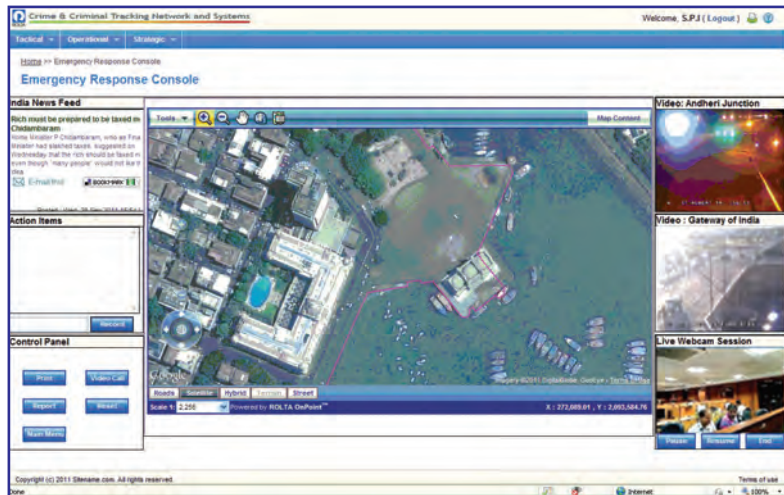

This FUSION of spatial and business datasets empowers the analysts to utilize diverse inputs, timely and accurately, for Critical Decision making.

Functional Highlights:

- ROLTA OnPoint™ platform, a full-featured spatial Advance GIS-based Crime mapping application supports Rich Map-based view for analysis and presentations.
- Combines data fusion, search, semantic and statistical text mining with intuitive interface and powerful graphics.
- Integrate & visualize traditional and non-traditional law enforcement data sources into a single, consistent & graphical view.
- Analysis tools for Analysis and Pattern Discovery designed to drill-down into your data, visually exposing and displaying patterns, trends, unknown associations and hidden networks in your data.
- Provides tools and techniques to capture crime series and forecast future crime occurrences

- **Emergency Response**

Integrates various subsystems like CCTV, GIS, web cameras, in real time enabling law enforcement officials to have first-hand information as they unfold enabling swift and effective response in emergency situations.

- **Lawful Trace & Intercept**

Multi-dimensional Link Analysis of Social network, commodity flow, telephone records, financial records, Critical infrastructure and Cyber crime analytics capabilities to uncover hidden traits in the network.