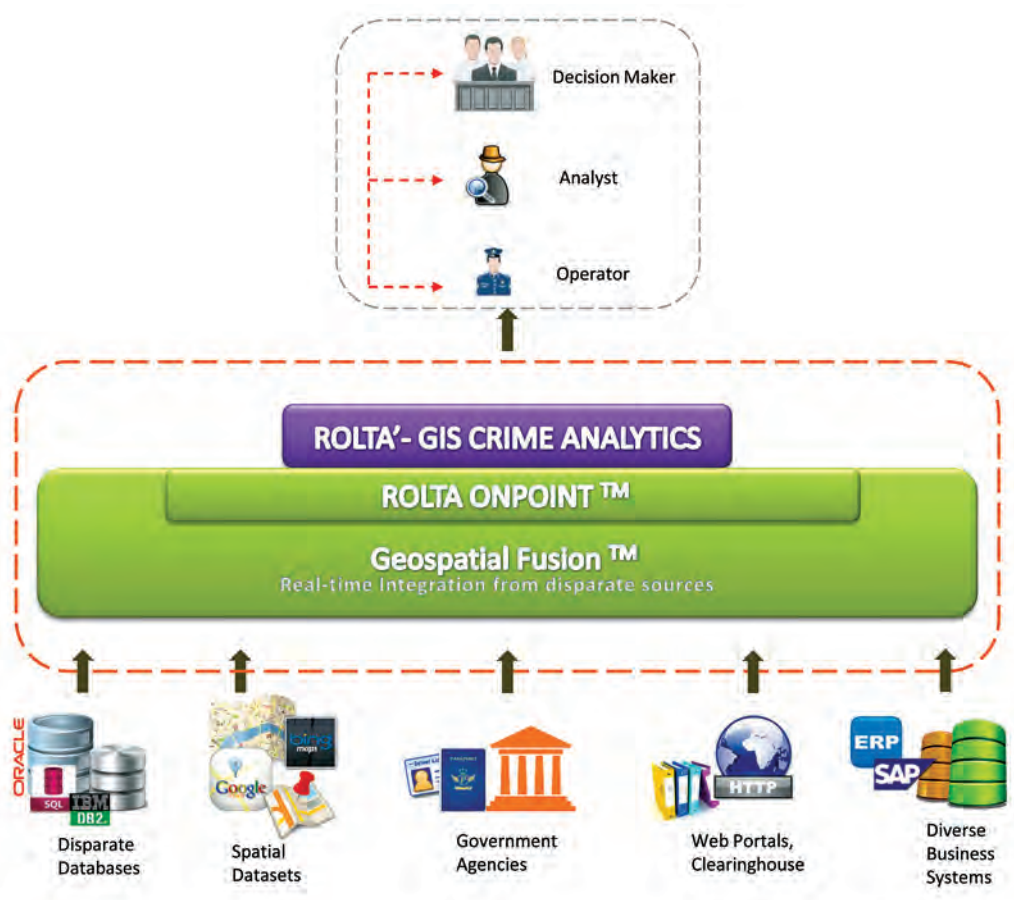

Rolta-GIS based Crime Analytics

Law Enforcement systems have relied on data from traditional data collection & documentation mechanisms which over the years have multiplied ten-fold. In today's rapidly changing environment this non-homogenous, fragmented intelligence is rendered almost ineffective & inconsequential.

By incorporating traditional law enforcement data with location-specific data such as demographics, infrastructure, and offender tracking, GIS can transform information into actionable intelligence.

ROLTA's innovative GIS-based Crime Analytics system has the tools to integrate any law enforcement information source such as incidents, offenses, arrests, and calls for service on a Single Integrated Geospatial platform. This unique combination empowers analysts to extract valuable intelligence, analyze and correlate events to make timely and informed decisions in environment that can have a direct impact on the safety of officers and the citizens they serve.

ROLTA's Solution to The Integrated Intelligence led- Policing framework

The Geospatial Fusion™ Advantage

Geospatial Fusion™ is ROLTA's innovative, world-class solution™ and framework, which fuses information, applications and processes of disparate data sources into a seamless, cohesive solution.

- **Lawful Trace & Intercept**

Multi-dimensional Link Analysis of Social network, commodity flow, telephone records, financial records, Critical infrastructure and Cyber crime analytics capabilities to uncover hidden traits in the network.