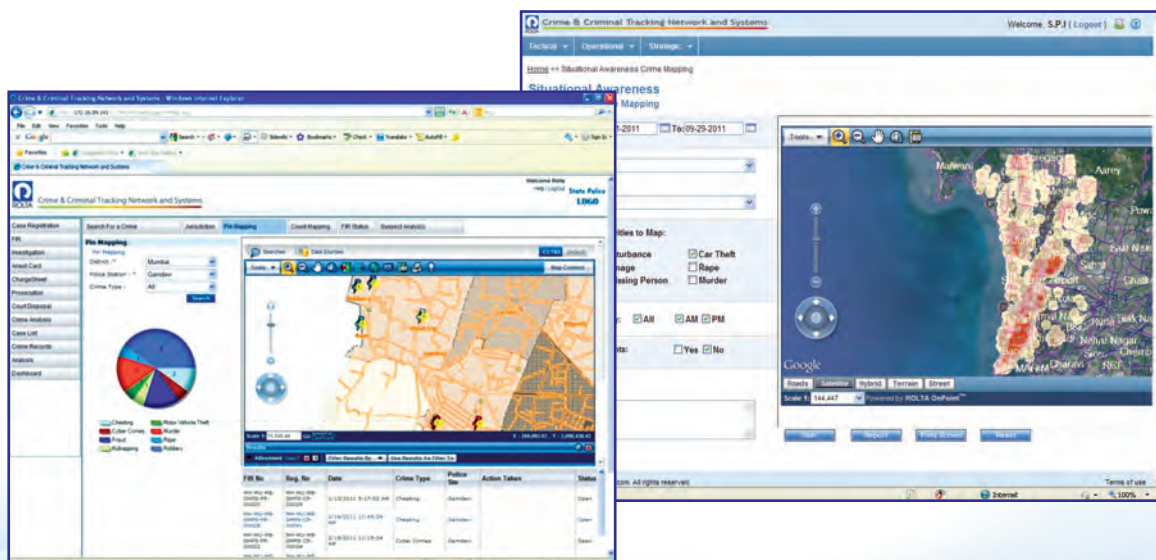

This FUSION of spatial and business datasets empowers the analysts to utilize diverse inputs, timely and accurately, for Critical Decision making.

Functional Highlights:

- ROLTA OnPoint™ platform, a full-featured spatial Advance GIS-based Crime mapping application supports Rich Map-based view for analysis and presentations.
- Combines data fusion, search, semantic and statistical text mining with intuitive interface and powerful graphics.
- Integrate & visualize traditional and non-traditional law enforcement data sources into a single, consistent & graphical view.
- Analysis tools for Analysis and Pattern Discovery designed to drill-down into your data, visually exposing and displaying patterns, trends, unknown associations and hidden networks in your data.
- Provides tools and techniques to capture crime series and forecast future crime occurrences

Applications:

- **Situational Awareness**

Hotspot analysis, Proximity analysis, Network analysis, Buffer analysis, Cluster analysis and more, aids better situational preparedness.

Benefits:

- Patrol Efficiency – Focusing energy on high crime areas vs. low crime areas
- Resource Allocation – Assigning resources when and where crime is most frequently occurring
- Officer Safety – Identifying potential high risk areas